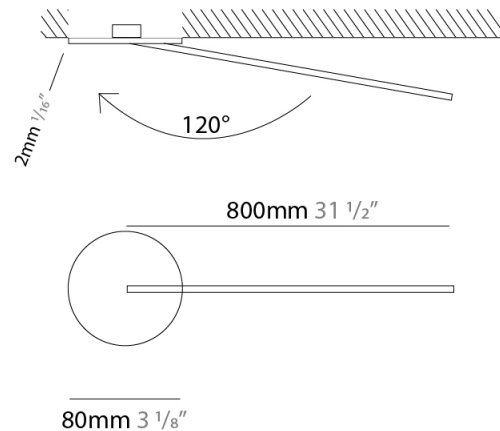

PROJECT
TYPE
SPECIFIER
QUANTITY
DATE

SPILLO 1 ROD RECESSED

D46025- -

base number   Color   Finish
Temperature   Options

1. To build a product code in our configurator select the specify button on the base model # product page
2. To build a manual product code on this datasheet choose from the options listed below in blue font and add the suffix to the base model #

GENERAL

Series: Spillo
Subseries: Spillo 1 Rod
Brand: Icone
Division: Design
Mounting Type: Recessed
Mounting Location: Wall
Subcategory: Ambient

PHYSICAL

Shape: Rectangle
Width (mm): 50
Width (in): 1 ¹⁵/₁₆
Height (mm): 800
Height (in): 31 1/2
Light Distribution: Adjustable
Fixture Finish: WHI / BLK / CHR / BGD
Fixture Material: Brass

ELECTRICAL

Lamp Type: LED
Total Output Wattage (W): 10.56
Dimming: 0-10V Dimming
Driver Included: No
Driver Location: Remote
Driver Type: Constant Voltage - 120Vac
Driver Class: Class 2
Input Voltage (V): 120
Output Voltage (V): 12
Upon Request: (Not included, see components) 0-10Vdc dimming / 277Vac

LED

Color Temperature (°K): 2700 / 3000
Nominal Lumen (lm): 880
CRI: >90 CRI
Lamp Life (hrs): 50000

OPTICAL

Adjustability: Tilt 120°

RATINGS AND CERTIFICATIONS

Certified By: Certified for North American Standards
IP rating: IP20