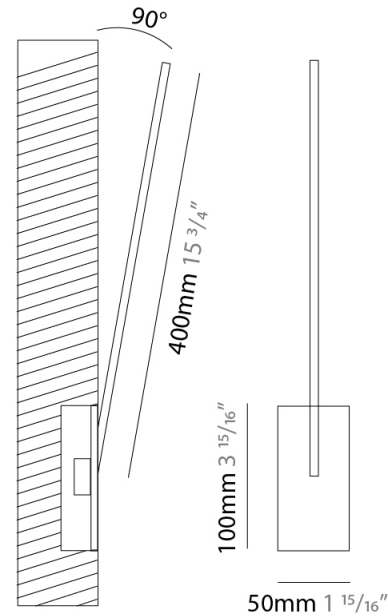

SPILLO 1 ROD RECESSED

D46014- _____ - _____
base number   Color   Finish
                         Temperature   Options

1. To build a product code in our configurator select the specify button on the base model # product page
2. To build a manual product code on this datasheet choose from the options listed below in blue font and add the suffix to the base model #

GENERAL

Series: Spillo
Subseries: Spillo 1 Rod
Brand: Icone
Division: Design
Mounting Type: Recessed
Mounting Location: Wall
Subcategory: Ambient

PHYSICAL

Shape: Rectangle
Width (mm): 50
Width (in): 1 ¹⁵/₁₆
Height (mm): 400
Height (in): 15 ³/₄
Light Distribution: Adjustable
Fixture Finish: [WHI](#) / [BLK](#) / [CHR](#) / [BGD](#)
Fixture Material: Brass

ELECTRICAL

Lamp Type: LED
Total Output Wattage (W): 4.8
Dimming: 0-10V Dimming
Driver Included: No
Driver Location: Remote
Driver Type: Constant Voltage - 120Vac
Driver Class: Class 2
Input Voltage (V): 120
Output Voltage (V): 12
Upon Request: (Not included, see components) 0-10Vdc dimming / 277Vac

LED

Color Temperature (°K): [2700](#) / [3000](#)
Nominal Lumen (lm): 440
CRI: >90 CRI
Lamp Life (hrs): 50000

OPTICAL

Adjustability: Tilt 120°

RATINGS AND CERTIFICATIONS

Certified By: Certified for North American Standards
IP rating: IP20