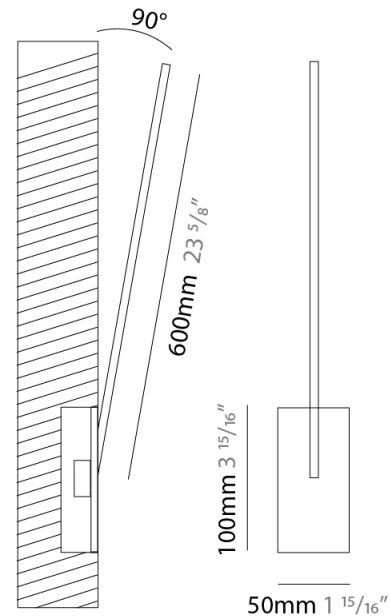

PROJECT	_____
TYPE	_____
SPECIFIER	_____
QUANTITY	_____
DATE	_____

SPILLO 1 ROD RECESSED

D46016- _____ - _____
base number   Color   Finish
                         Temperature   Options

1. To build a product code in our configurator select the specify button on the base model # product page
2. To build a manual product code on this datasheet choose from the options listed below in blue font and add the suffix to the base model #

GENERAL

Series: Spillo
Subseries: Spillo 1 Rod
Brand: Icone
Division: Design
Mounting Type: Recessed
Mounting Location: Wall
Subcategory: Ambient

PHYSICAL

Shape: Rectangle
Width (mm): 50
Width (in): 1 ¹⁵/₁₆
Height (mm): 600
Height (in): 23 ⁵/₈
Light Distribution: Adjustable
Fixture Finish: WHI / BLK / CHR / BGD
Fixture Material: Brass

ELECTRICAL

Lamp Type: LED
Total Output Wattage (W): 7.92
Dimming: 0-10V Dimming
Driver Included: No
Driver Location: Remote
Driver Type: Constant Voltage - 120Vac
Driver Class: Class 2
Input Voltage (V): 120
Output Voltage (V): 12
Upon Request: (Not included, see components) 0-10Vdc dimming / 277Vac

LED

Color Temperature (°K): 2700 / 3000
Nominal Lumen (lm): 660
CRI: >90 CRI
Lamp Life (hrs): 50000

OPTICAL

Adjustability: Tilt 120°

RATINGS AND CERTIFICATIONS

Certified By: Certified for North American Standards
IP rating: IP20