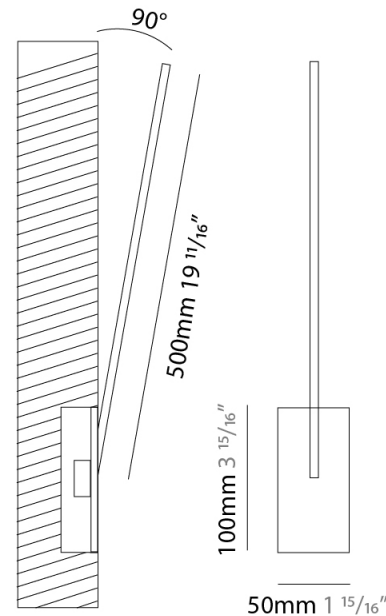

GENERAL

Series: Spillo
 Subseries: Spillo 1 Rod
 Brand: Icone
 Division: Design
 Mounting Type: Recessed
 Mounting Location: Wall
 Subcategory: Ambient

PHYSICAL

Shape: Rectangle
 Width (mm): 50
 Width (in): 1 ¹⁵/₁₆
 Height (mm): 400
 Height (in): 15 ³/₄
 Light Distribution: Adjustable
 Fixture Finish: [WHI](#) / [BLK](#) / [CHR](#) / [BGD](#)
 Fixture Material: Brass

GENERAL

Series: Spillo
 Subseries: Spillo 1 Rod
 Brand: Icone
 Division: Design
 Mounting Type: Recessed
 Mounting Location: Wall
 Subcategory: Ambient

PHYSICAL

Shape: Rectangle
 Width (mm): 50
 Width (in): 1 ¹⁵/₁₆
 Height (mm): 500
 Height (in): 19 ¹¹/₁₆
 Light Distribution: Adjustable
 Fixture Finish: [WHI](#) / [BLK](#) / [CHR](#) / [BGD](#)
 Fixture Material: Brass

LED

Color Temperature (°K): [2700](#) / [3000](#)
 Nominal Lumen (lm): 550
 CRI: >90 CRI
 Lamp Life (hrs): 50000

OPTICAL

Adjustability: Tilt 120°

RATINGS AND CERTIFICATIONS

Certified By: Certified for North American Standards
 IP rating: IP20

GENERAL

Series: Spillo
 Subseries: Spillo 1 Rod
 Brand: Icone
 Division: Design
 Mounting Type: Recessed
 Mounting Location: Wall
 Subcategory: Ambient

PHYSICAL

Shape: Rectangle
 Width (mm): 50
 Width (in): 1 ¹⁵/₁₆
 Height (mm): 600
 Height (in): 23 ⁵/₈
 Light Distribution: Adjustable
 Fixture Finish: WHI / BLK / CHR / BGD
 Fixture Material: Brass